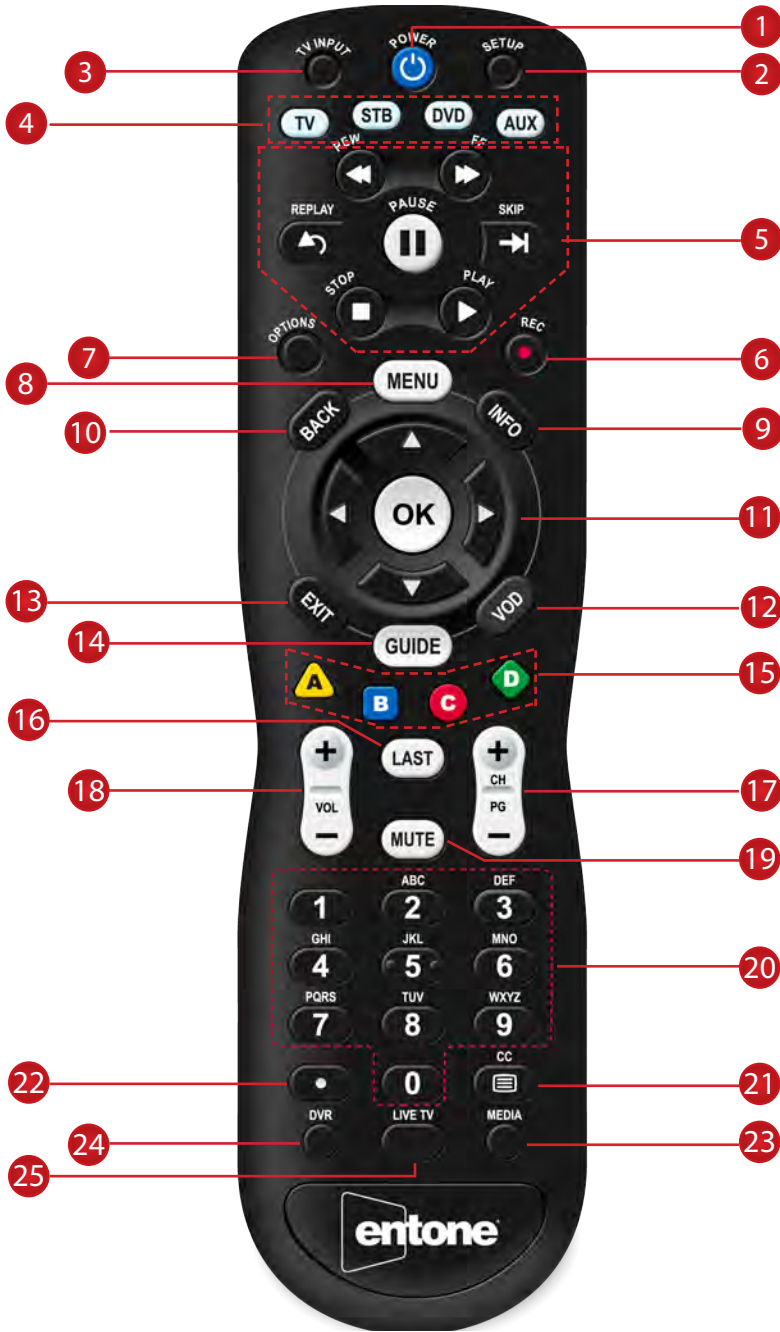

# OVERVIEW REMOTE CONTROL

| Button(s) | Description  |
|-----------|--|
| 1         | POWER<br>Switches the power on/o for the currently selected device<br>Switches STB to power on or standby mode   |
| 2         | SET UP<br>Set up remote for TV   |
| 3         | TV/ INPUT<br>Changes the current A/V input of the selected device programmed (i.e. TV or AUX)  |
| 4         | DEVICE CONTROL<br>TV: Select to control TV (if programmed)<br>STB: This button is pre-programmed to control the Entone device<br>DVD: Select to control DVD (if programmed)<br>AUX: Select to control another device (if programmed)                             |
| 5         | TRANSPORT KEYS<br>REPLAY: Goes back approx. 30 seconds<br>REW: Rewinds video<br>FF: Fast forwards video<br>SKIP: Advances ahead in 30 second increments<br>PAUSE: Pauses video<br>PLAY: Plays video or resumes a paused program<br>STOP: Stops playback of video |
| 6         | REC<br>Starts or stops recording a program   |
| 7         | OPTIONS<br>Provides additional options for certain on-screen menu or highlighted item*   |
| 8         | MENU<br>Displays on-screen menu or home screen   |
| 9         | INFO<br>Displays on-screen information about the current TV / VOD / DVR program  |
| 10        | BACK<br>Goes back one level within menus *   |
| 11        | NAVIGATION<br>ARROW KEYS: Navigates within the on-screen guide/menus<br>OK: Executes the currently selected menu option<br>LEFT/RIGHT: Rewinds/Fast forwards video   |
| 12        | VOD<br>Feature enabled by your service provider (contact service provider for details)   |
| 13        | EXIT<br>Exits the current menu item or back to LIVE TV   |
| 14        | GUIDE<br>Displays the on-screen program guide  |